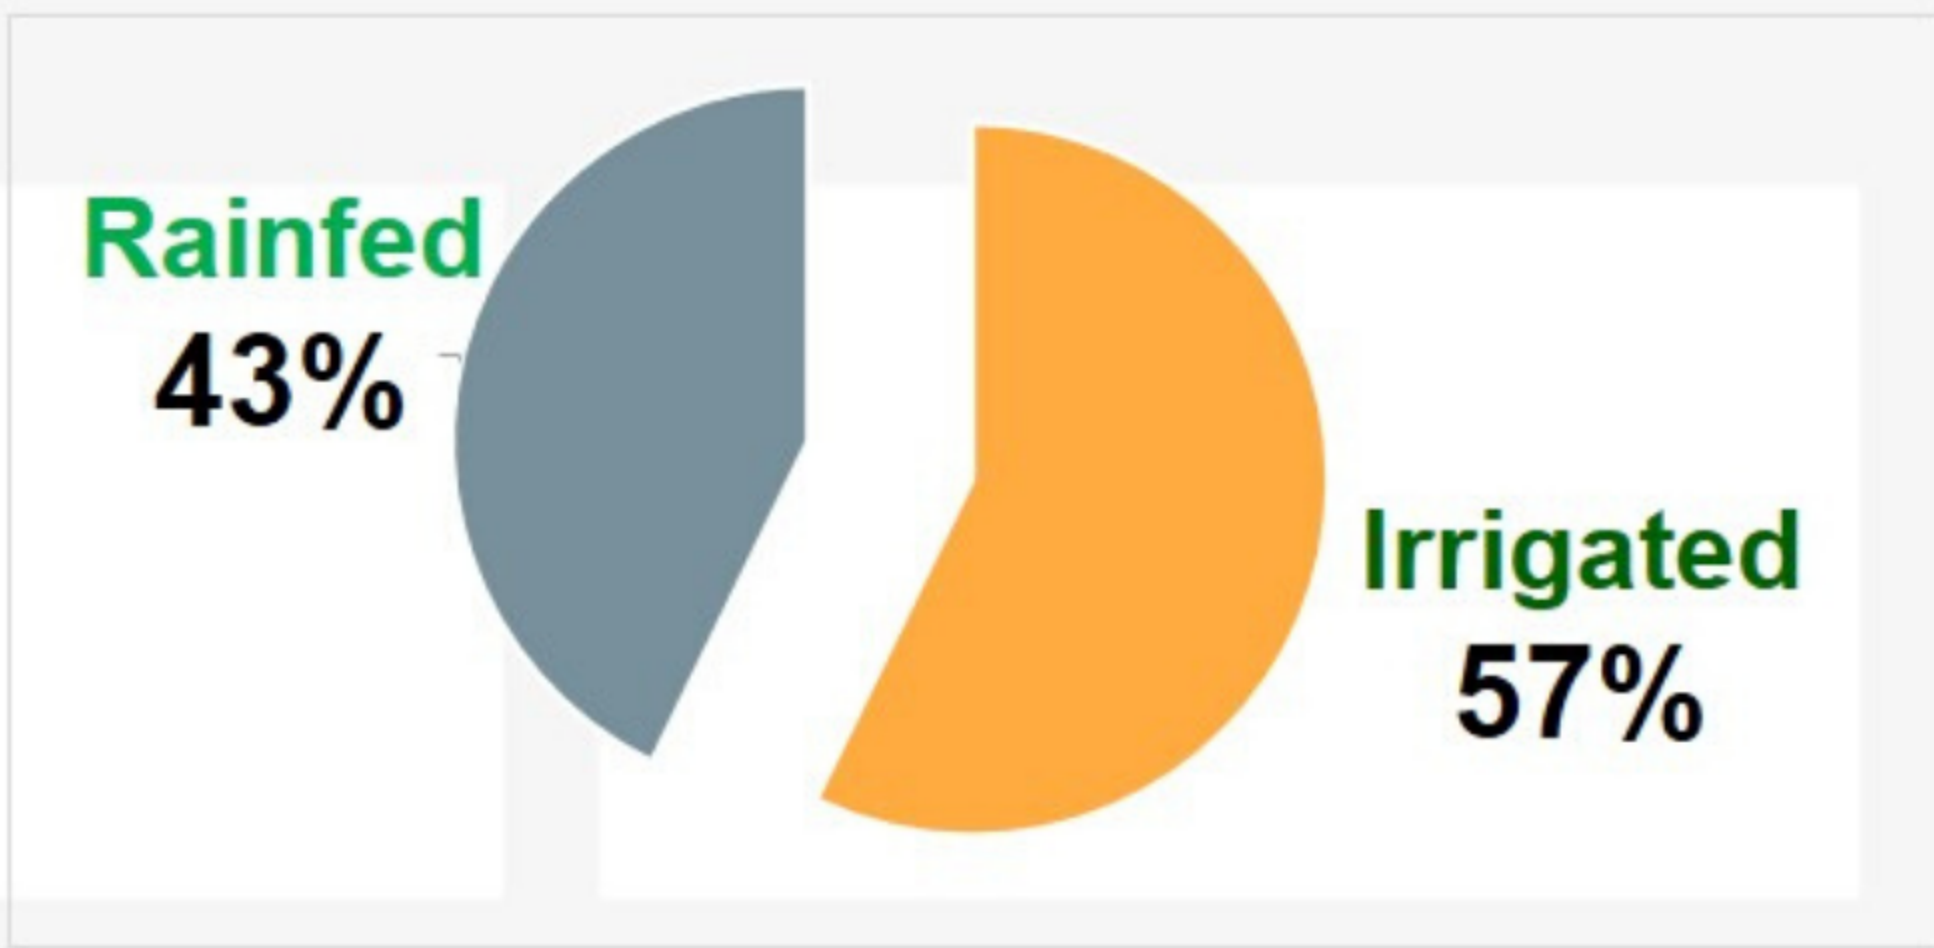

REPUBLIC OF THE PHILIPPINES
PHILIPPINE STATISTICS AUTHORITY
 BOHOL PROVINCIAL STATISTICAL OFFICE

2019 Cereals Situation Outlook - Bohol

4TH Quarter

Palay Production (MT)

Irrigated. Area with irrigation facilities supplying water through artificial means like gravity, force/power, pump, etc.

Rainfed. Palay grown on this ecosystem has dikes that retain water and is solely dependent upon rainfall for its water supply.

Corn Production (MT)