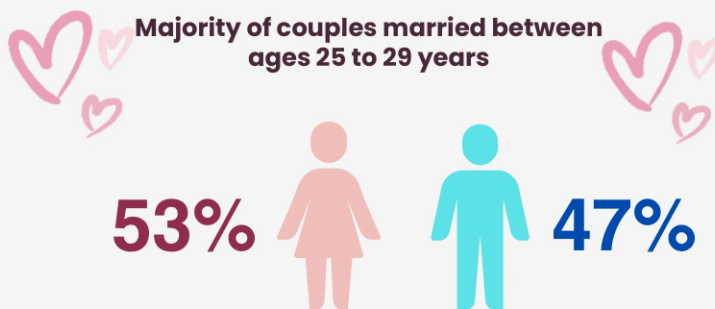

REGISTERED MARRIAGES IN CEBU 2022

9.5%
as compared to 13,614 registered marriages in 2021.

14,908 MARRIAGES

Daily Average of Registered Marriages by Month of Occurrence

Top Ten Cities/Municipalities with Highest Total Number of Registered Marriages by City/Municipality of Occurrence