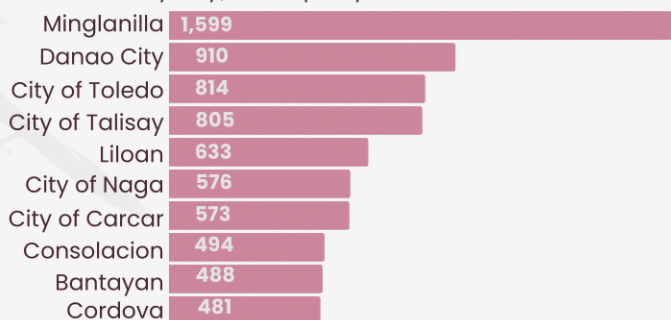

REGISTERED MARRIAGES IN CEBU 2022

9.5%
as compared to 13,614 registered marriages in 2021.

14,908 MARRIAGES

Daily Average of Registered Marriages by Month of Occurrence

Top Ten Cities/Municipalities with Highest Total Number of Registered Marriages by City/Municipality of Occurrence