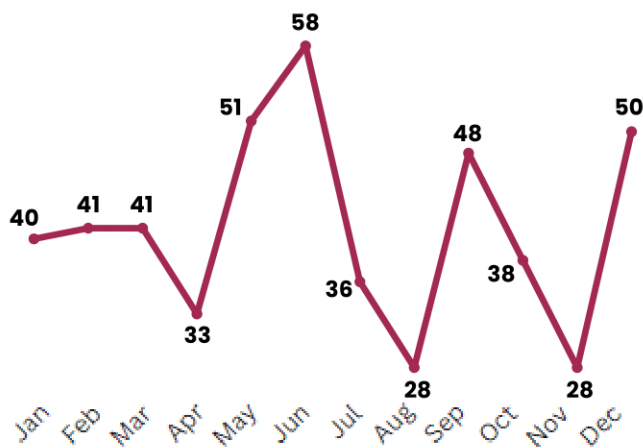

REGISTERED MARRIAGES IN CEBU 2022

9.5%
as compared to 13,614 registered marriages in 2021.

14,908 MARRIAGES

Daily Average of Registered Marriages by Month of Occurrence

Top Ten Cities/Municipalities with Highest Total Number of Registered Marriages by City/Municipality of Occurrence

Number and Percent Change of Registered Marriages by Month of Occurrence

Note: Excluding the Highly Urbanized Cities (HUCs)