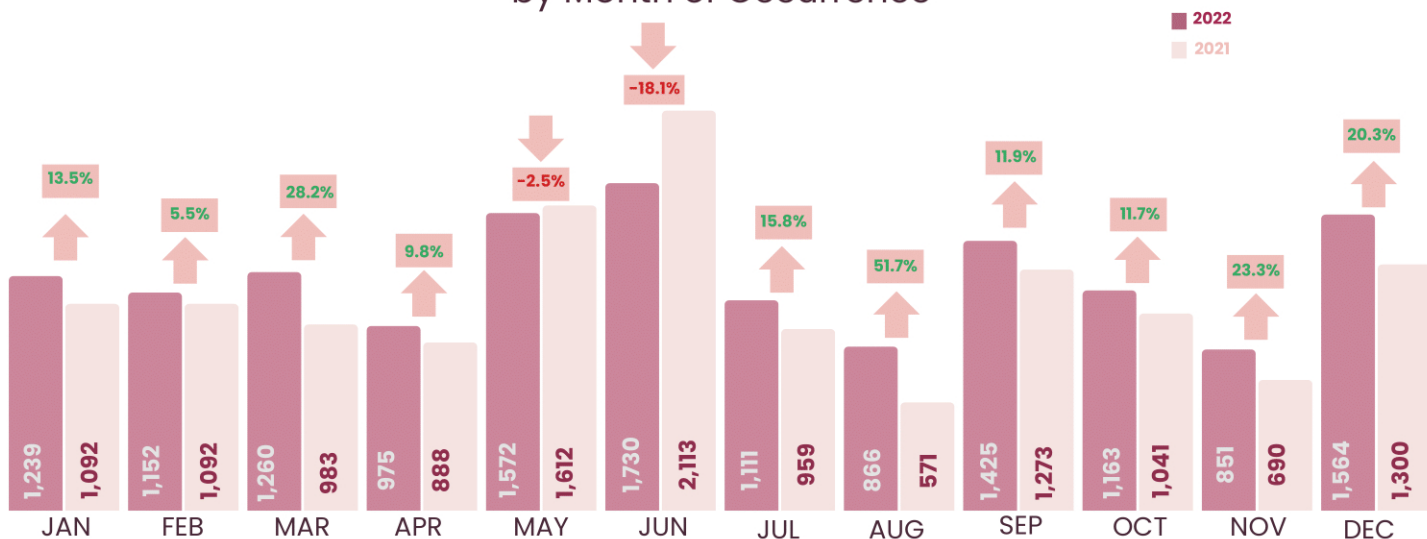

REGISTERED MARRIAGES IN CEBU 2022

9.5%
as compared to 13,614 registered marriages in 2021.

14,908 MARRIAGES

Daily Average of Registered Marriages by Month of Occurrence

Top Ten Cities/Municipalities with Highest Total Number of Registered Marriages by City/Municipality of Occurrence

Number and Percent Change of Registered Marriages by Month of Occurrence

Note: Excluding the Highly Urbanized Cities (HUCs)