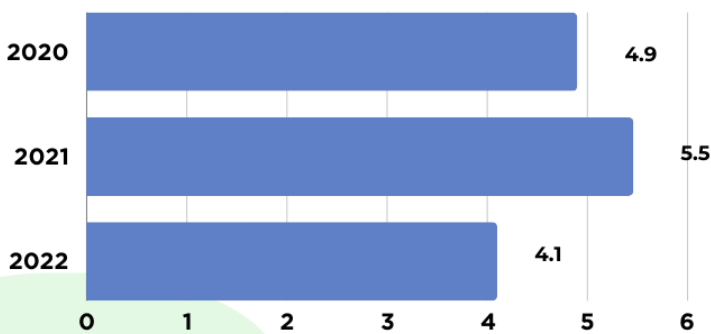

LABOR AND EMPLOYMENT STATISTICS SIKUIJOR, 2020-2022

LABOR FORCE PARTICIPATION RATE

Percentage of the total number of persons in the labor force to the total population 15 years old and over

2022
67.5%

TOTAL POPULATION IN THE LABOR FORCE

2020	2021	2022
48,790	52,459	47,939

TOTAL POPULATION 15 YEARS AND OVER

2020	2021	2022
-	71,060	70,650

2021
74.3%

2020
69.0%

EMPLOYMENT RATE

Percentage of the total number of employed persons to the total number of persons in the labor force

2020
95.1%

2021
94.5%

2022
95.9%

The employment rate in 2022 reached its highest level in three years.

UNEMPLOYMENT RATE

Percentage of the total number of unemployed persons to the total number of persons in the labor force

NEED JOB

2020
4.9%

2021
5.5%

2022
4.1%

In 2021, the unemployment rate hit its highest point in three years.

UNDEREMPLOYMENT RATE

Percentage of the total number of underemployed persons to the total number of employed persons