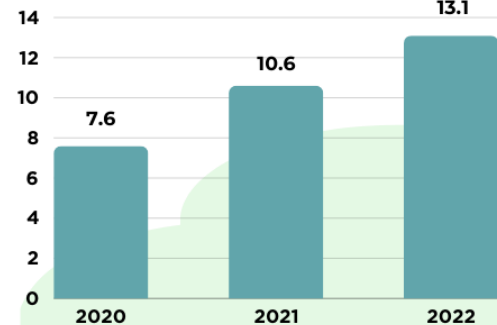

2020	2021	2022
48,790	52,459	47,939

TOTAL POPULATION 15 YEARS AND OVER

2020	2021	2022
-	71,060	70,650

2021
74.3%

2020
69.0%

EMPLOYMENT RATE

Percentage of the total number of employed persons to the total number of persons in the labor force

2020
95.1%

2021
94.5%

2022
95.9%

The employment rate in 2022 reached its highest level in three years.

UNEMPLOYMENT RATE

Percentage of the total number of unemployed persons to the total number of persons in the labor force

NEED JOB

2020
4.9%

2021
5.5%

2022
4.1%

In 2021, the unemployment rate hit its highest point in three years.

UNDEREMPLOYMENT RATE

Percentage of the total number of underemployed persons to the total number of employed persons

2022
13.1%

2021
10.6%

2020
7.6%

The year 2022 had the highest underemployment rate recorded in three years.

Prepared by:

BETSY PEARL A. ACHAY
Statistical Analyst

Approved for Release:

JOSELITO C. MAGHANOY
(Supervising Statistical Specialist)
Officer-in-Charge