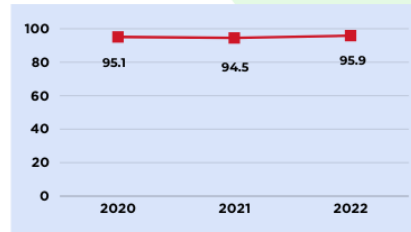

LABOR AND EMPLOYMENT STATISTICS SIKUIJOR, 2020-2022

LABOR FORCE PARTICIPATION RATE

Percentage of the total number of persons in the labor force to the total population 15 years old and over

2022
67.5%

TOTAL POPULATION IN THE LABOR FORCE

2020	2021	2022
48,790	52,459	47,939

TOTAL POPULATION 15 YEARS AND OVER

2020	2021	2022
-	71,060	70,650

2021
74.3%

2020
69.0%

EMPLOYMENT RATE

Percentage of the total number of employed persons to the total number of persons in the labor force

2020
95.1%

2021
94.5%

2022
95.9%

The employment rate in 2022 reached its highest level in three years.

UNEMPLOYMENT RATE

Percentage of the total number of unemployed persons to the total number of persons in the labor force