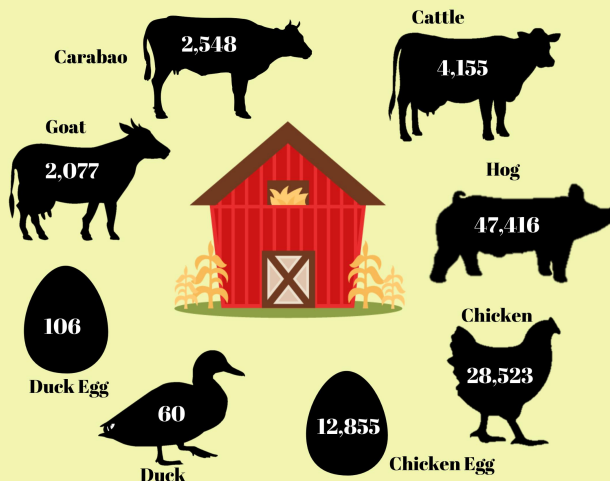

At a Glance: Central Visayas' Livestock, Poultry and Fisheries Statistics

LIVESTOCK AND POULTRY

Volume of Production
 (Q2 2019, metric tons, liveweight)

Percent Change
 (Q2 2019/Q2 2018)

Note: Preliminary Result for 2nd Quarter 2019

Note: () means negative percent change

INVENTORY

(01 January 2019, heads)

Note: Preliminary Result for 01 January 2019

Volume of Production
 (Q2 2019, metric tons)

Value of Production
 (Q2 2019, peso)

FISHERIES