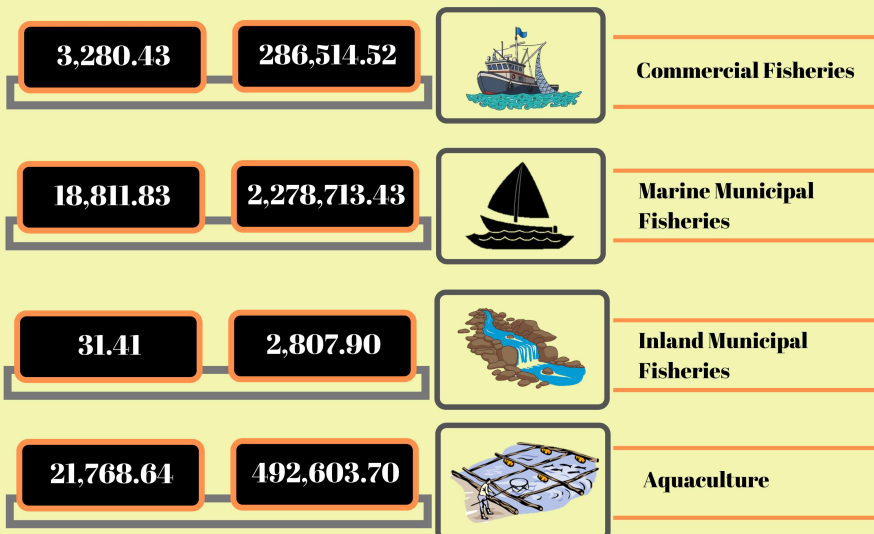

Note: () means negative percent change

INVENTORY

(01 January 2019, heads)

Note: Preliminary Result for 01 January 2019

Volume of Production
 (Q2 2019, metric tons)

Value of Production
 (Q2 2019, peso)

FISHERIES

Note: Preliminary Result for 2nd Quarter 2019

Source: PSA (Agriculture, Forestry, and Fisheries)