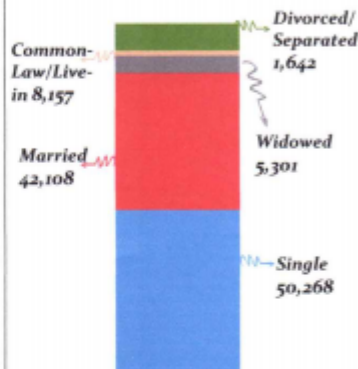

POPULATION FACTS OF DUMAGUETE CITY

Did you know that 2015 Census of Population conducted in August 2015 by the Philippine Statistics Authority is the 14th census of population undertaken in the country? The POPCEN 2015 was designed to primarily take an inventory of the population of the entire Philippines. It also collects information about some characteristics of the population such as age, sex, and marital status.

TOTAL POPULATION

51% of the population or 67,046 were female

49% of the population or 64,331 were male

Marital Status

Population Pyramid

The young dependents (0 to 14 years) comprised 24.81 percent of the total population in Dumaguete City while the old dependents (65 years and over) posted a share of 5.97 percent. The working age population (15 to 64 years) accounted for the remaining 69.22 percent or 90,940 persons.

Males outnumbered females in the age group 0 to 14 years while females were more than males in the older age groups 15 years and over.

Household Size

CONTACT US