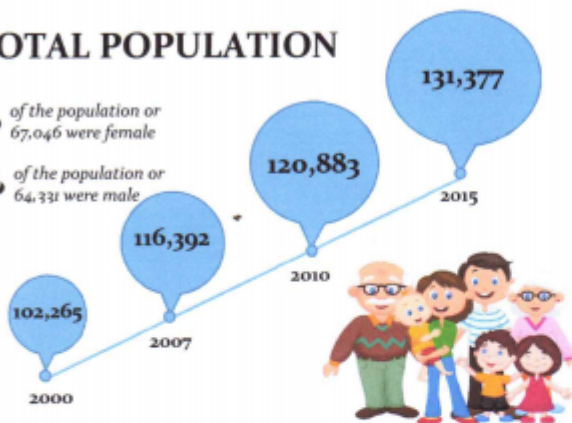

POPULATION FACTS OF DUMAGUETE CITY

Did you know that 2015 Census of Population conducted in August 2015 by the Philippine Statistics Authority is the 14th census of population undertaken in the country? The POPCEN 2015 was designed to primarily take an inventory of the population of the entire Philippines. It also collects information about some characteristics of the population such as age, sex, and marital status.

TOTAL POPULATION

51% of the population or 67,046 were female

49% of the population or 64,331 were male

Marital Status

Population Pyramid

The young dependents (0 to 14 years) comprised 24.81 percent of the total population in Dumaguete City while the old dependents (65 years and over) posted a share of 5.97 percent. The working age population (15 to 64 years) accounted for the remaining 69.22 percent or 90,940 persons.

Males outnumbered females in the age group 0 to 14 years while females were more than males in the older age groups 15 years and over.

Household Size

CONTACT US