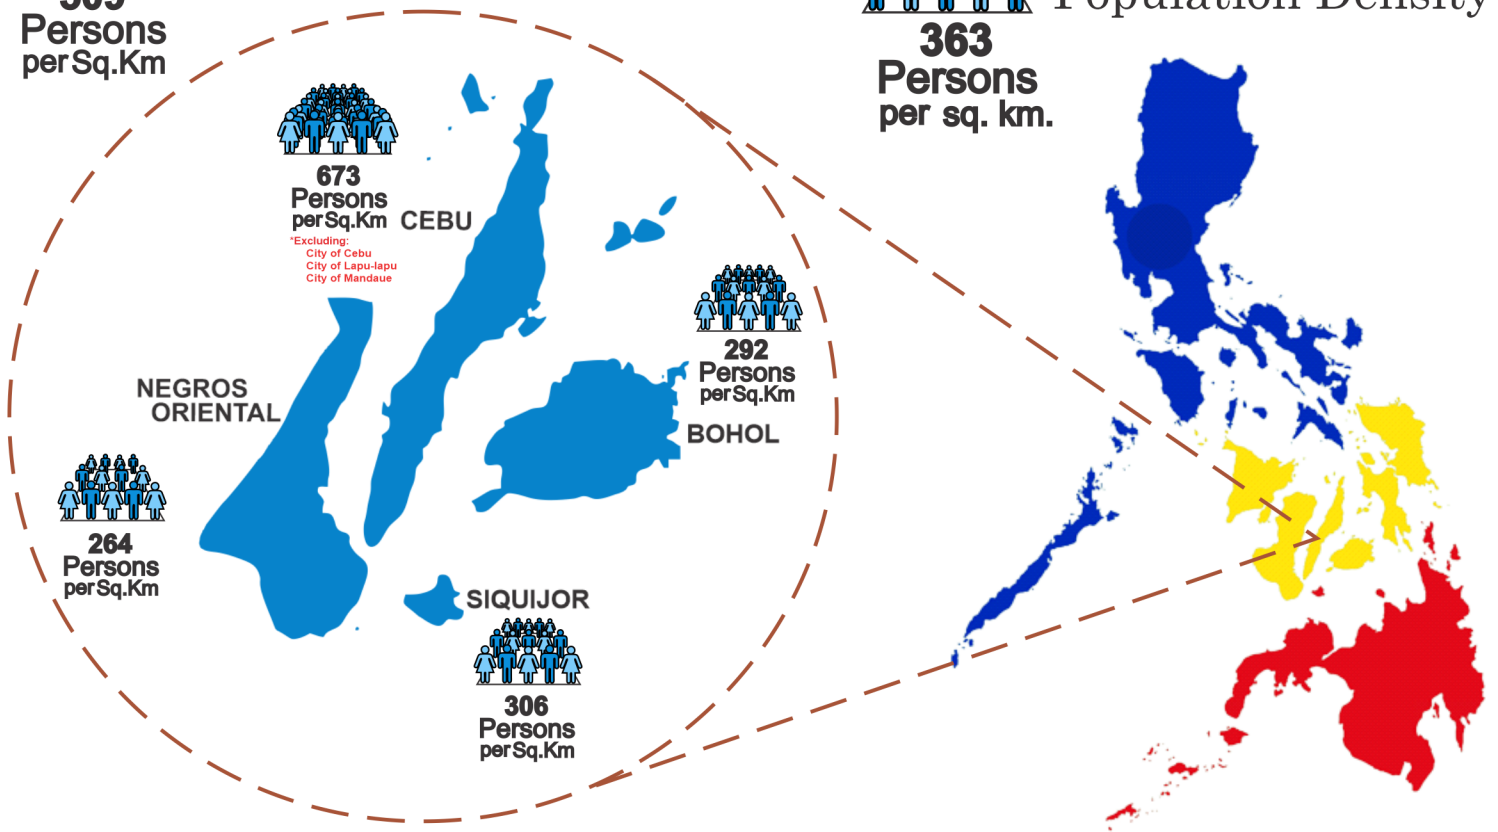

POPULATION DENSITY OF REGION VII (CENTRAL VISAYAS) (As of 1 May 2020)

Population Density is a measurement of population per square area usually in persons per square kilometer (Persons per Sq. Km).

509
Persons
per Sq.Km

Region VII Population Density

363
Persons
per sq. km.

Philippine Population Density

Highly Urbanized Cities in Central Visayas

CITY OF MANDAUE

14,461
Persons
per Sq. Km

CITY OF LAPU-LAPU

8,565
Persons
per Sq. Km

CITY OF CEBU (Capital)

3,061
Persons
per Sq. Km