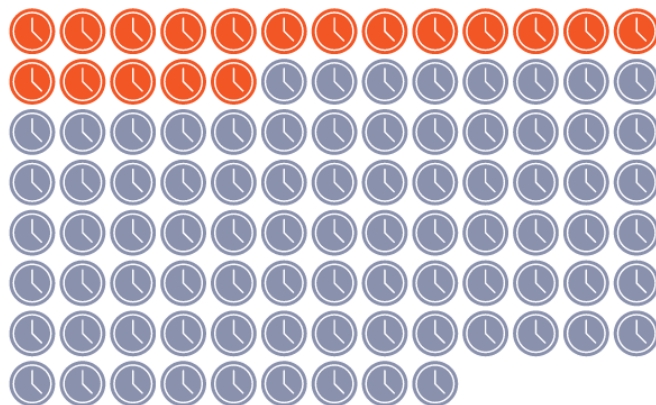

OCTOBER 2021 LABOR AND EMPLOYMENT STATUS IN CENTRAL VISAYAS (PRELIMINARY RESULTS)

Central Visayas has
5.55 million
total population of
15 years old and over

7 out of 10
persons 15 years old and over in Central
Visayas were engaged in the Labor Force

93 out of 100
persons in the labor force of
Central Visayas were Employed

18 out of 100
persons employed in Central Visayas
were Underemployed

7 out of 100
persons in the labor force
of Central Visayas were
Unemployed