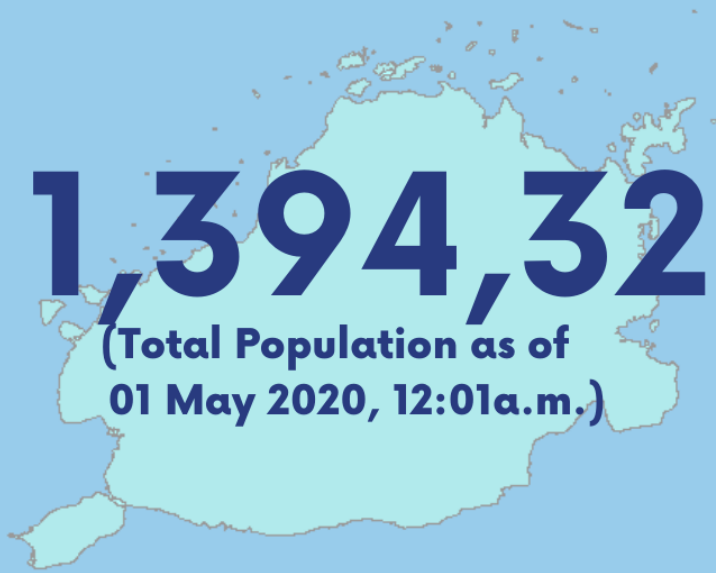

Bohol 2020 Population Counts

1,394,329

(Total Population as of
01 May 2020, 12:01a.m.)

Total Population by Census Year

Population Growth
Rate: 2015-2020

1.26%

Population Density

292

Persons per
square kilometer

Top Ten Most Populous City/ Municipalities

City of Tagbilaran (Capital)		104,976
Ubay		81,799
Talibon		71,272
Dausi		52,492
Carmen		49,191
Inabanga		48,534
Tubigon		47,886
Loon		44,224
Panglao		39,839
Jagna		35,832

 = 5,000