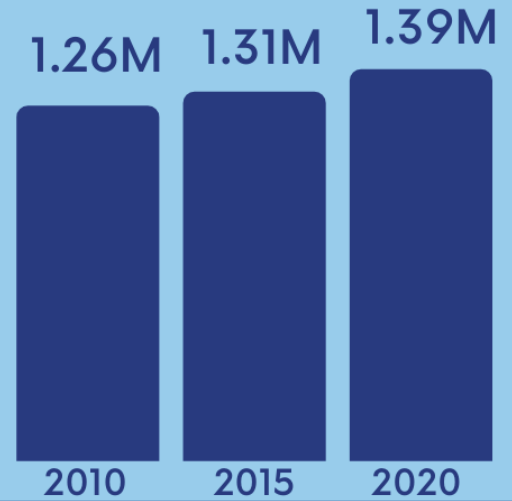

Bohol 2020 Population Counts

1,394,329

(Total Population as of
01 May 2020, 12:01a.m.)

Total Population by Census Year

Population Growth
Rate: 2015-2020

1.26%

Population Density

292

Persons per
square kilometer

Top Ten Most Populous City/ Municipalities

City of Tagbilaran (Capital)		104,976
Ubay		81,799
Talibon		71,272
Dausi		52,492
Carmen		49,191
Inabanga		48,534
Tubigon		47,886
Loon		44,224
Panglao		39,839
Jagna		35,832