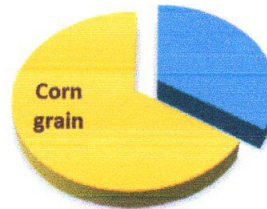

## Provincial Household Cereal Stocks

**NEGROS ORIENTAL CEREAL STOCKS REACHED 67.33 MT IN THE 3<sup>RD</sup> QUARTER OF 2020**

**34%** OF THE  
TOTAL CEREAL STOCK  
FOR THE QUARTER IS IN  
THE FORM OF RICE

**66%** OF  
THE TOTAL CEREAL  
STOCK FOR THE  
QUARTER IS IN THE  
FORM OF CORN  
GRAINS

**7,676** metric tons

Highest recorded HH rice tocks  
in September 2020

**37,613** metric tons

Highest recorded HH corn grains  
tocks in September 2020