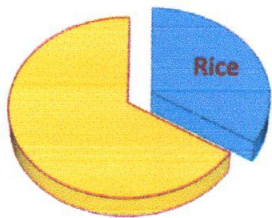

## Provincial Household Cereal Stocks

**NEGROS ORIENTAL CEREAL STOCKS REACHED 67.33 MT IN THE 3<sup>RD</sup> QUARTER OF 2020**

**34%** OF THE  
TOTAL CEREAL STOCK  
FOR THE QUARTER IS IN  
THE FORM OF RICE

**66%** OF  
THE TOTAL CEREAL  
STOCK FOR THE  
QUARTER IS IN THE  
FORM OF CORN  
GRAINS

**7,676** metric tons

Highest recorded HH rice tocks  
in September 2020

**37,613** metric tons

Highest recorded HH corn grains  
tocks in September 2020