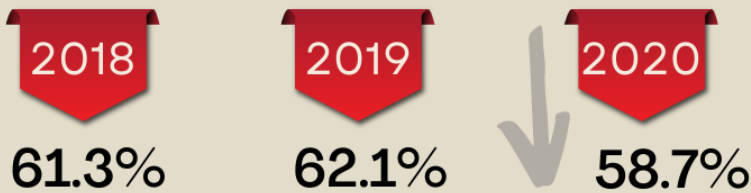

ANNUAL LABOR STATISTICS IN CENTRAL VISAYAS (2018-2020)

**TOTAL POPULATION
IN THE LABOR FORCE
IN CENTRAL VISAYAS**

**LABOR FORCE
PARTICIPATION RATE
IN CENTRAL VISAYAS
(IN PERCENTAGE)**

**EMPLOYMENT RATE
IN CENTRAL VISAYAS
(IN PERCENTAGE)**