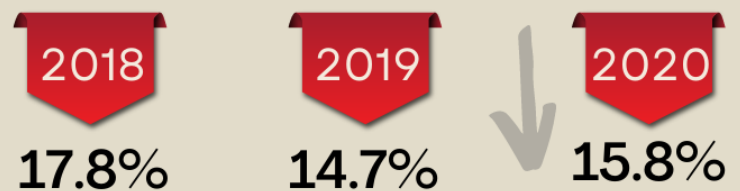

**UNDEREMPLOYED RATE
IN CENTRAL VISAYAS
(IN PERCENTAGE)**