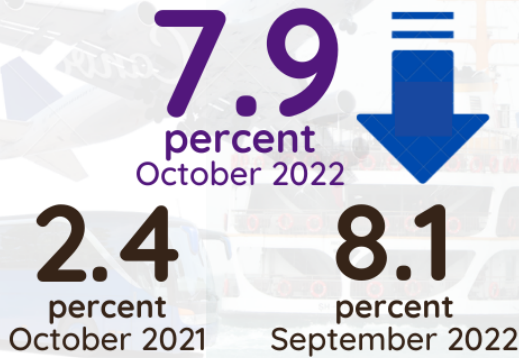

# CENTRAL VISAYAS INFLATION RATE FOR ALL INCOME HOUSEHOLDS OCTOBER 2022 (2018=100)

## INFLATION RATE IN ALL ITEMS