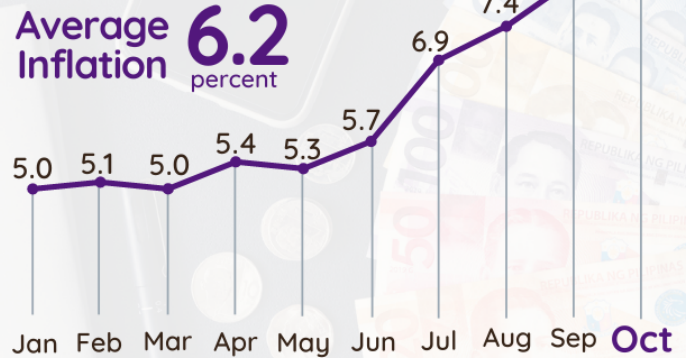

YEAR-TO-DATE

YEAR-ON-YEAR INFLATION RATE BY MAJOR COMMODITY GROUP