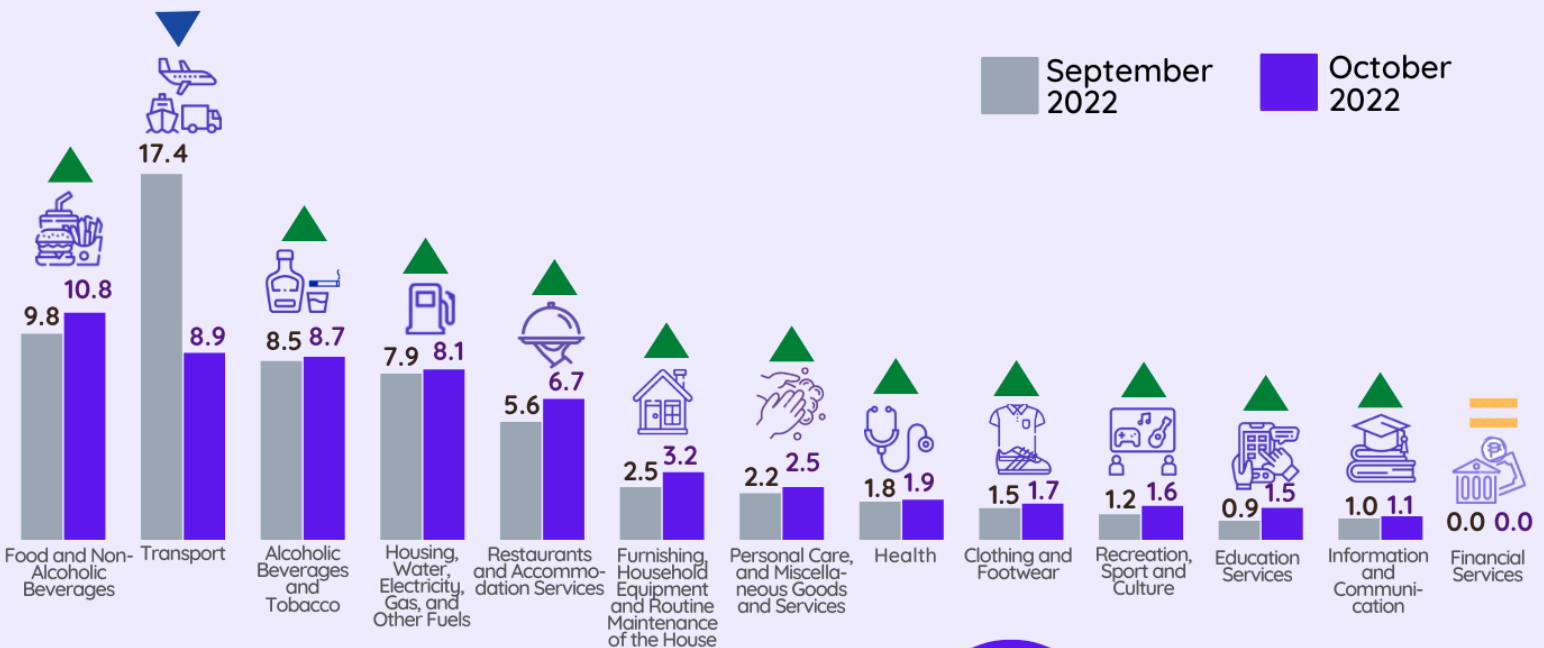

CENTRAL VISAYAS INFLATION RATE FOR ALL INCOME HOUSEHOLDS OCTOBER 2022 (2018=100)

INFLATION RATE IN ALL ITEMS

YEAR-TO-DATE

YEAR-ON-YEAR INFLATION RATE BY MAJOR COMMODITY GROUP

FOOD INFLATION **11.3** percent

Source: Philippine Statistics Authority

Vectors: canva.com