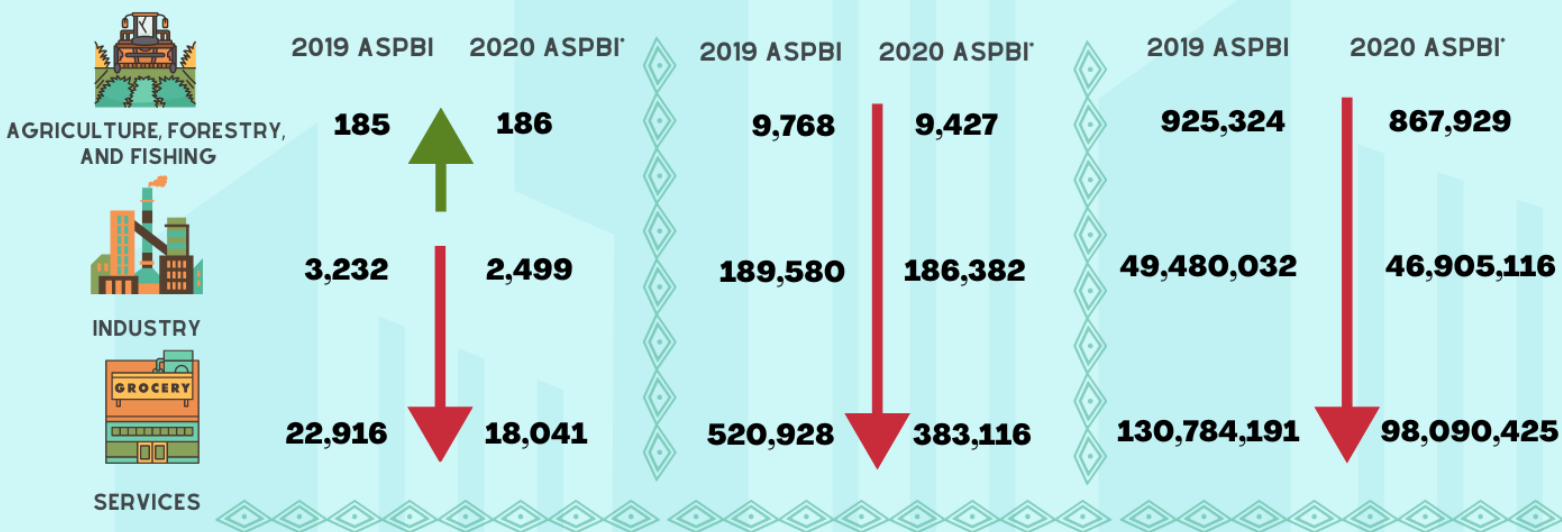

2020 ANNUAL SURVEY OF PHILIPPINE BUSINESS AND INDUSTRY (ASPBI) PRELIMINARY RESULTS

Central Visayas

MAJOR INDUSTRIES

NUMBER OF ESTABLISHMENTS

EMPLOYMENT AS OF (15 November)

TOTAL COMPENSATION (in thousand Php)