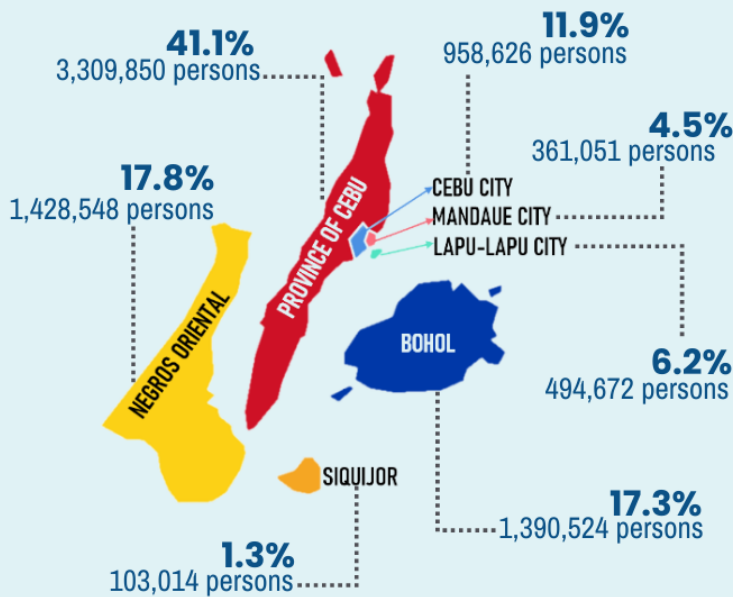

Household Population