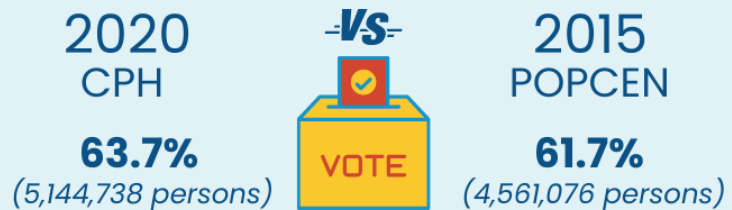

Voting-Age Population (18 years old and over)