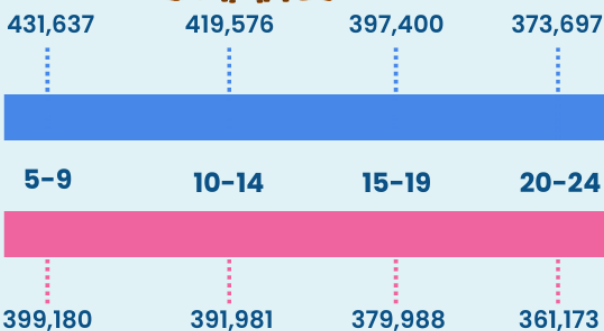

### Household Population

### Sex Ratio

The sex ratio of Central Visayas is 103 males for every 100 females

**1,966,588**

Number of Households

**4.1**  
Average Household Size

### School-Age Population (5 to 24 years old)

### Voting-Age Population (18 years old and over)