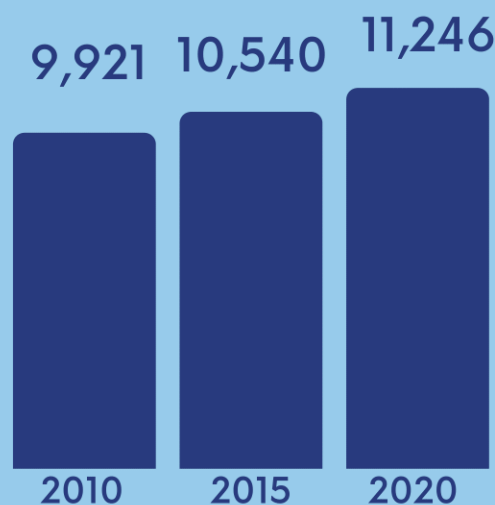

Alburquerque 2020 Population Counts

11,246

(Total Population as of
01 May 2020, 12:01a.m.)

Total Population by Census Year

Population Growth
Rate: 2015-2020

1.37%

Population Density

417

Persons per
square kilometer

Top Ten Most Populous Barangay

1. East Poblacion	2,241	6. Tagbuane	928
2. Ponong	1,263	7. Basacdacu	850
3. West Poblacion	1,128	8. Toril	816
4. Bahi	1,049	9. Dangay	795
5. Santa Filomena	963	10. San Agustin	609

Ten Most Densely Populated Barangay

1. West Poblacion	2,613	6. Santa Filomena	429
2. East Poblacion	1,684	7. Tagbuane	298
3. Ponong	1,314	8. Toril	279
4. San Agustin	1,024	9. Basacdacu	274
5. Bahi	878	10. Cantiguib	256