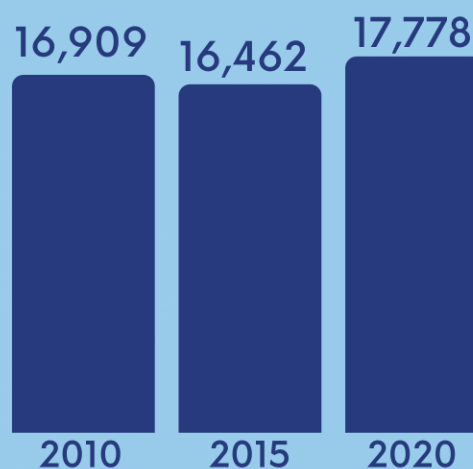

# Anda 2020 Population Counts

# 17,778

(Total Population as of  
01 May 2020, 12:01a.m.)

Total Population by Census Year

Population Growth  
Rate: 2015-2020

# 1.63%

Population Density

# 205

Persons per  
square kilometer