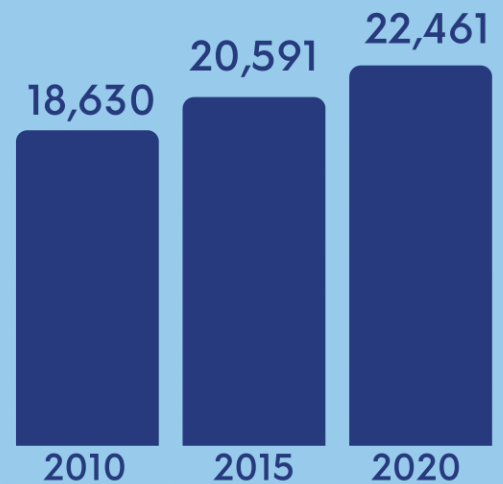

# Baclayon 2020 Population Counts

# 22,461

(Total Population as of  
01 May 2020, 12:01a.m.)

Total Population by Census Year

Population Growth  
Rate: 2015-2020

# 652

Persons per  
square kilometer

### Top Ten Most Populous Barangay

1. Taguihon	2,091	6. Santa Cruz	1,604
2. Guiwanon	2,090	7. Libertad	1,528
3. Poblacion	1,874	8. Pamilacan	1,524
4. Montana	1,871	9. San Vicente	1,399
5. San Roque	1,737	10. Payahan	1,100