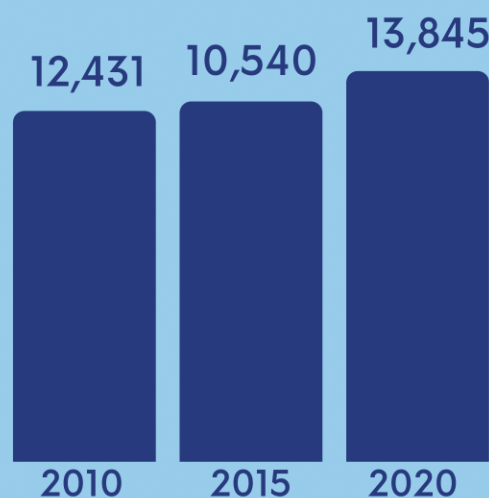

# Batuan

## 2020 Population Counts

# 13,845

(Total Population as of  
01 May 2020, 12:01a.m.)

Total Population by Census Year

Population Growth  
Rate: 2015-2020

# 284

Persons per  
square kilometer