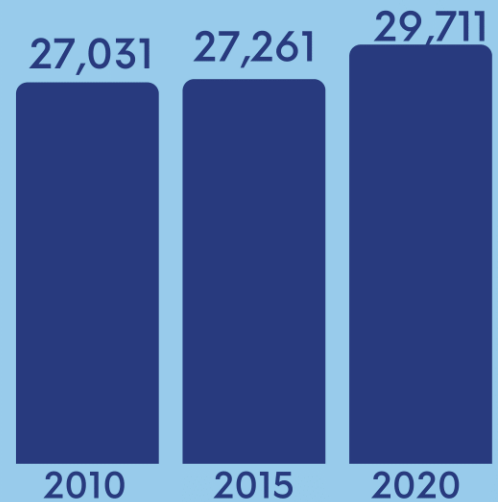

# Buenavista 2020 Population Counts

# 29,711

(Total Population as of  
01 May 2020, 12:01a.m.)

Total Population by Census Year

Population Growth  
Rate: 2015-2020

# 309

Persons per  
square kilometer