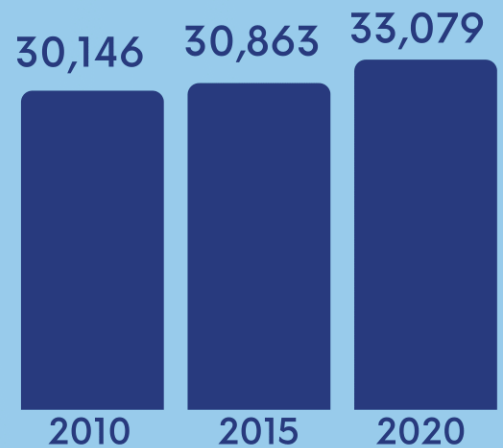

Calape

2020 Population Counts

33,079

(Total Population as of
01 May 2020, 12:01a.m.)

Total Population by Census Year

Population Growth
Rate: 2015-2020

1.47%

Population Density

439

Persons per
square kilometer

Top Ten Most Populous Barangay

1. Santa Cruz (Pob.)	2,795	6. Lucob	1,560
2. Bentig	2,369	7. Abucayan Norte	1,507
3. San Isidro	2,295	8. Catmonan	1,451
4. Ulbujan	1,740	9. Mandaug	1,390
5. Liboron	1,587	10. Bonbon	1,371