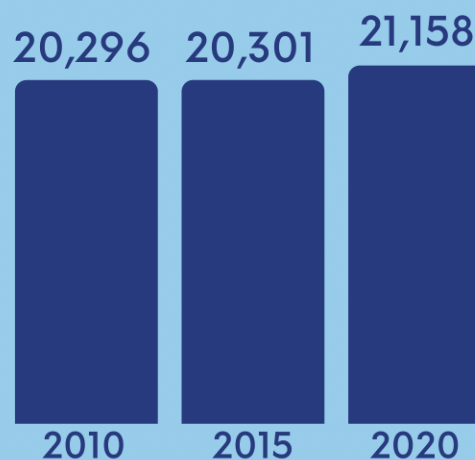

# Clarín

## 2020 Population Counts

# 21,158

(Total Population as of  
01 May 2020, 12:01a.m.)

Total Population by Census Year

Population Growth  
Rate: 2015-2020

# 406

Persons per  
square kilometer