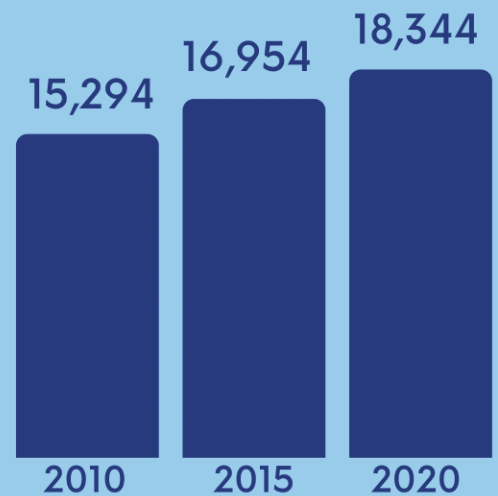

Cortes

2020 Population Counts

18,344

(Total Population as of
01 May 2020, 12:01a.m.)

Total Population by Census Year

Population Growth
Rate: 2015-2020

1.67%

Population Density

671

Persons per
square kilometer

Top Ten Most Populous Barangay

1. De la Paz	2,948	6. Salvador	1,249
2. Lourdes	2,351	7. New Lourdes	1,239
3. Loreto	1,542	8. Fatima	1,154
4. Malayo Norte	1,468	9. San Roque	1,093
5. Poblacion	1,334	10. Upper de la Paz	1,075

Ten Most Densely Populated Barangay

1. Poblacion	1,460	6. Upper de la Paz	612
2. De la Paz	1,265	7. San Roque	569
3. Salvador	1,176	8. Loreto	524
4. Malayo Norte	964	9. Malayo Sur	439
5. Lourdes	673	10. Patrocinio	359