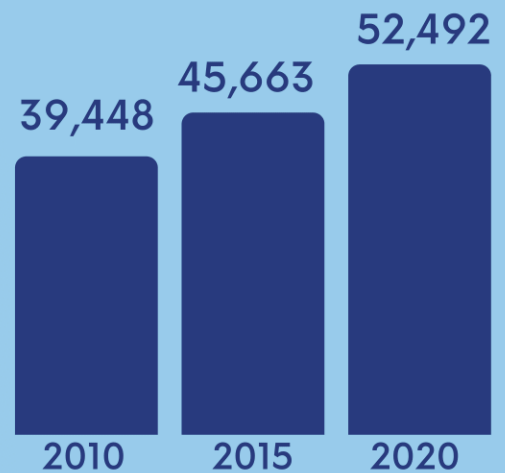

Davis

2020 Population Counts

52,492

(Total Population as of
01 May 2020, 12:01a.m.)

Total Population by Census Year

Population Growth
Rate: 2015-2020

2.98%

Population Density

1,211

Persons per
square kilometer

Top Ten Most Populous Barangay

1. Totolan	7,911	6. Mayacabac	4,861
2. Tabalong	6,202	7. Biking	3,870
3. Catarman	5,130	8. Mariveles	3,797
4. Songculan	5,127	9. Tinago	3,325
5. Bingag	5,107	10. Poblacion	2,976

Ten Most Densely Populated Barangay

1. Totolan	3,323	6. Songculan	1,299
2. Poblacion	3,116	7. Mariveles	1,249
3. Tabalong	1,771	8. Tinago	1,038
4. Mayacabac	1,764	9. Bingag	837
5. Catarman	1,390	10. Biking	710