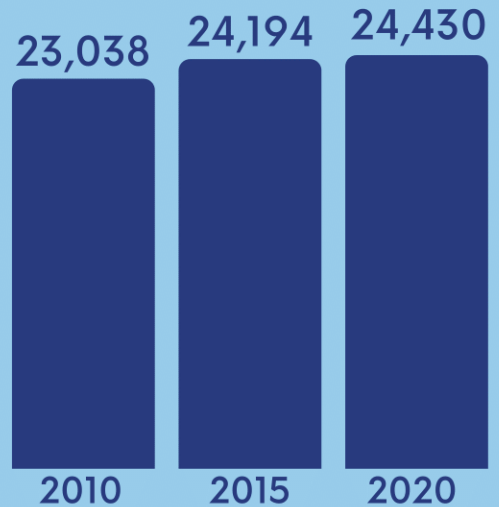

Garcia Hernandez 2020 Population Counts

24,430

(Total Population as of
01 May 2020, 12:01a.m.)

Total Population by Census Year

Population Growth
Rate: 2015-2020

0.2%

Population Density

289

Persons per
square kilometer

Top Ten Most Populous Barangay

| | | | |
|-------------------|-------|---------------------|-------|
| 1. Manaba | 1,835 | 6. Datag | 1,252 |
| 2. Abijilan | 1,556 | 7. Malinao | 1,239 |
| 3. Tabuan | 1,405 | 8. Lungsodaan West | 1,110 |
| 4. Poblacion East | 1,262 | 9. Pasong | 1,097 |
| 5. Cayam | 1,254 | 10. Lungsodaan East | 1,013 |