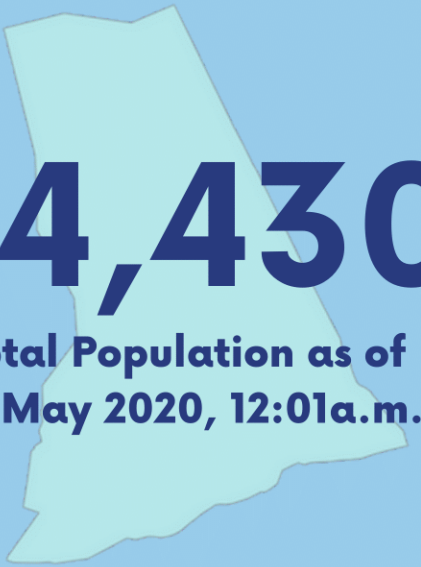

Garcia Hernandez 2020 Population Counts

24,430

(Total Population as of
01 May 2020, 12:01a.m.)

Total Population by Census Year

Population Growth
Rate: 2015-2020

0.2%

Population Density

289

Persons per
square kilometer

Top Ten Most Populous Barangay

| | | | |
|-------------------|-------|---------------------|-------|
| 1. Manaba | 1,835 | 6. Datag | 1,252 |
| 2. Abijilan | 1,556 | 7. Malinao | 1,239 |
| 3. Tabuan | 1,405 | 8. Lungsodaan West | 1,110 |
| 4. Poblacion East | 1,262 | 9. Pasong | 1,097 |
| 5. Cayam | 1,254 | 10. Lungsodaan East | 1,013 |