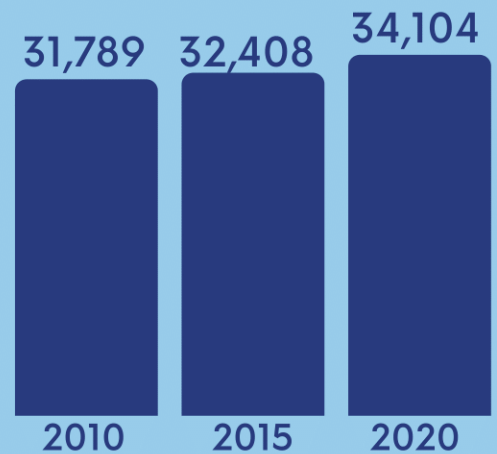

Guindulman 2020 Population Counts

34,104

(Total Population as of
01 May 2020, 12:01a.m.)

Total Population by Census Year

Population Growth
Rate: 2015-2020

1.08%

Population Density

271

Persons per
square kilometer

Top Ten Most Populous Barangay

1. Canhaway	3,371	6. Basdio	2,176
2. Guio-ang	3,138	7. Lombog	2,149
3. Trinidad	2,376	8. Catungawan Sur	2,120
4. Tabajan (Pob.)	2,361	9. Guinacot	1,977
5. Mayuga	2,262	10. Sawang (Pob)	1,963

Ten Most Densely Populated Barangay

1. Sawang (Pob.)	4,904	6. Bato	688
2. Tabajan (Pob.)	2,438	7. Canhaway	631
3. Trinidad	855	8. Basdio	516
4. Bulawan	816	9. Guinacot	462
5. Casbu	766	10. Guio-ang	436