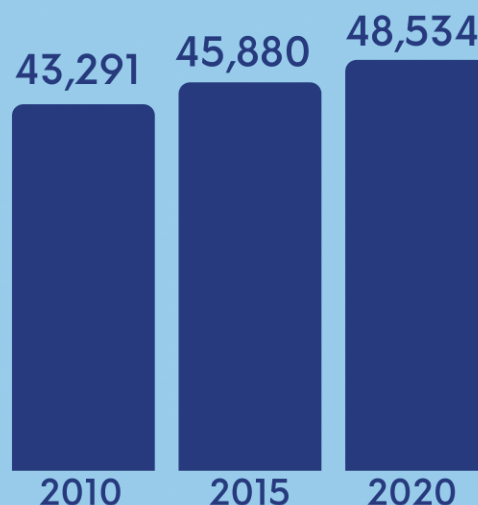

Inabanga 2020 Population Counts

48,534

(Total Population as of
01 May 2020, 12:01a.m.)

Total Population by Census Year

Population Growth
Rate: 2015-2020

1.19%

Population Density

288

Persons per
square kilometer

Top Ten Most Populous Barangay

| | | | |
|--------------|-------|-----------------|-------|
| 1. Cuaming | 3,263 | 6. Baogo | 1,489 |
| 2. Nabuad | 2,294 | 7. Liloan Norte | 1,479 |
| 3. San Jose | 1,949 | 8. Lutao | 1,349 |
| 4. Dagohoy | 1,607 | 9. Lawis | 1,293 |
| 5. Cagawasan | 1,567 | 10. Tungod | 1,283 |