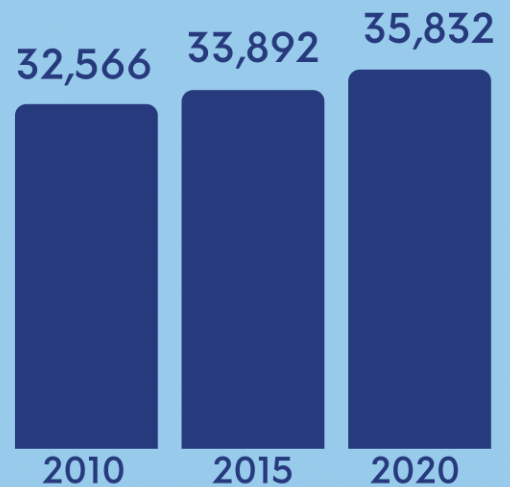

## 2020 Population Counts

# 35,832

(Total Population as of  
01 May 2020, 12:01a.m.)

Total Population by Census Year

Population Growth  
Rate: 2015-2020

# 297

Persons per  
square kilometer