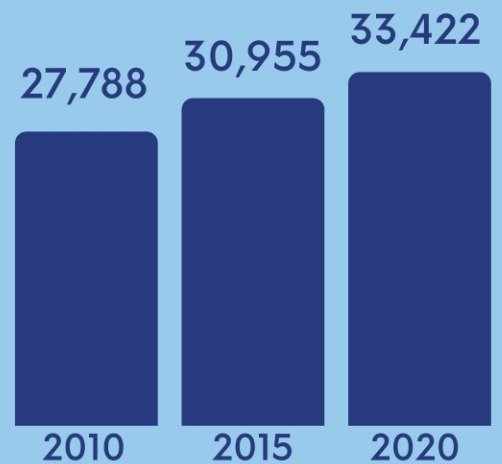

Getafe

2020 Population Counts

33,422

(Total Population as of
01 May 2020, 12:01a.m.)

Total Population by Census Year

Population Growth
Rate: 2015-2020

1.63%

Population Density

187

Persons per
square kilometer

Top Ten Most Populous Barangay

1. Poblacion	2,704	6. San Jose	1,813
2. Pandanon	2,362	7. Jandayan Sur	1,718
3. Nasingin	2,115	8. Taytay	1,667
4. Tulang	2,115	9. Banacon	1,524
5. Saguis	1,977	10. Jagoliao	1,416