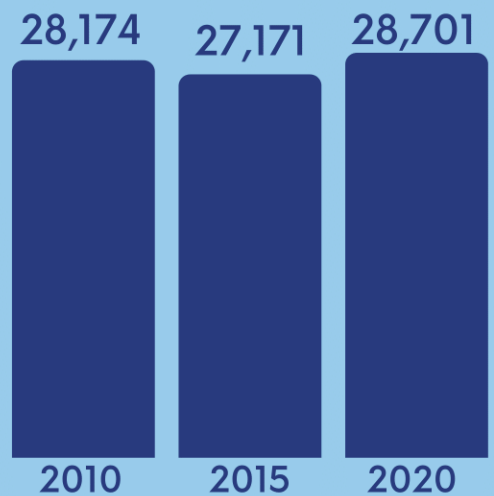

## 2020 Population Counts

# 28,701

(Total Population as of  
01 May 2020, 12:01a.m.)

Total Population by Census Year

Population Growth  
Rate: 2015-2020

# 274

Persons per  
square kilometer