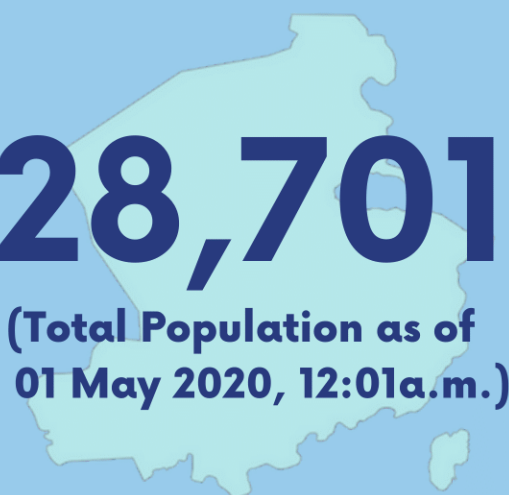

# Mabini

## 2020 Population Counts

# 28,701

(Total Population as of  
01 May 2020, 12:01a.m.)

Total Population by Census Year

Population Growth  
Rate: 2015-2020

# 274

Persons per  
square kilometer