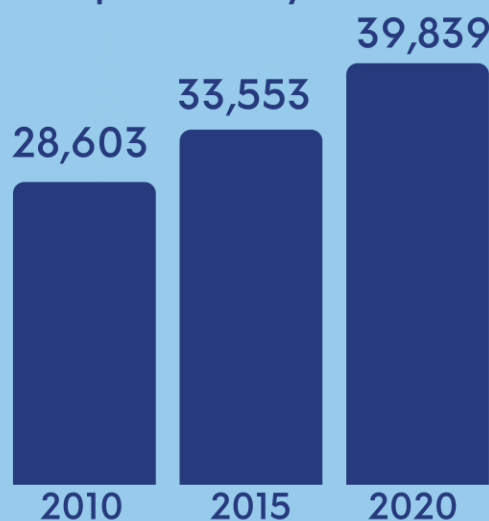

Panglao 2020 Population Counts

39,839
(Total Population as of
01 May 2020, 12:01a.m.)

Total Population by Census Year

Population Growth
Rate: 2015-2020

Population Density

834
Persons per
square kilometer

Top Ten Most Populous Barangay

1. Danao	6,201	6. Bil-isan	3,988
2. Poblacion	6,054	7. Loooc	3,112
3. Tawala	5,660	8. Libaong	2,590
4. Doljo	4,110	9. Bolod	2,293
5. Tangnan	4,040	10. Lourdes	1,791

Ten Most Densely Populated Barangay

1. Doljo	3,740	6. Tawala	635
2. Poblacion	2,108	7. Libaong	612
3. Loooc	1,225	8. Tangnan	592
4. Bil-isan	1,095	9. Lourdes	475
5. Danao	785	10. Bolod	383