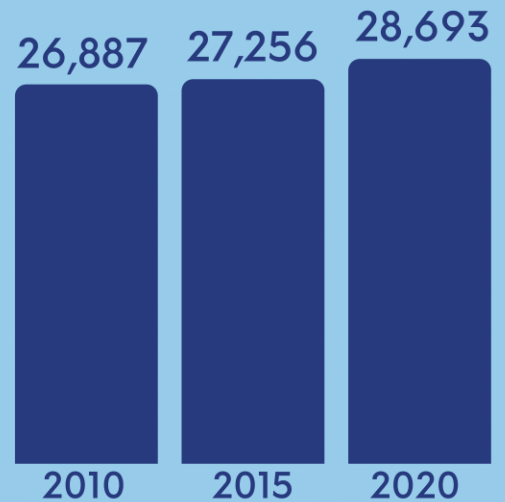

Pilar

2020 Population Counts

28,693

(Total Population as of
01 May 2020, 12:01a.m.)

Total Population by Census Year

Population Growth
Rate: 2015-2020

1.09%

Population Density

238

Persons per
square kilometer

Top Ten Most Populous Barangay

1. Poblacion	3,192	6. Catagda-an	1,628
2. Estaca	3,171	7. Bayong	1,487
3. San Isidro	2,722	8. Rizal	1,376
4. Buenasuerte	2,105	9. Lumbay	1,193
5. Bagumbayan	1,821	10. Cagawasan	1,120