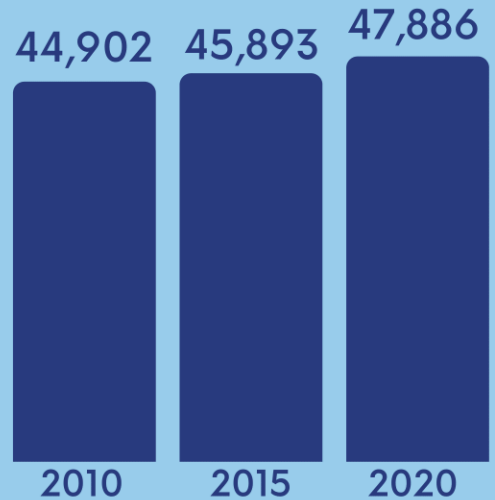

Tubigon 2020 Population Counts

47,886

(Total Population as of
01 May 2020, 12:01a.m.)

Total Population by Census Year

Population Growth
Rate: 2015-2020

0.9%

Population Density

585

Persons per
square kilometer

Top Ten Most Populous Barangay

1. Tinangnan	3,254	6. Pinayagan Norte	2,324
2. Macaas	2,851	7. Potohan	2,312
3. Cabulihan	2,657	8. Centro (Pob.)	2,302
4. Pooe Oriental (Pob.)	2,463	9. Ubojan	2,262
5. Pinayagan Sur	2,457	10. Panaytayon	2,034

Ten Most Densely Populated Barangay

1. Mocaboe Island	32,843	6. Pooe Occidental (Pob.)	6,304
2. Bagongbanwa	12,070	7. Centro (Pob.)	5,796
3. Pangapasan (Pangapasan Island)	11,962	8. Pooe Oriental (Pob.)	4,645
4. Bilangbilangan (Bilangbilangan Island)	11,108	9. Ubay Island	4,425
5. Batasan (Batasan Island)	7,882	10. Potohan	3,152