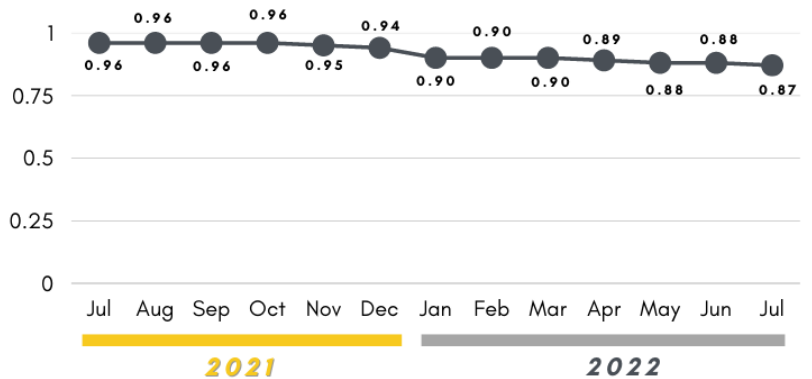

CONSUMER PRICE INDICES

PROVINCE OF CEBU

(Excluding Highly Urbanized Cities)

INFLATION RATE IN THE PROVINCE OF CEBU
 JULY 2021 TO JULY 2022
 (IN PERCENT)

CONSUMER PRICE INDEX, ALL INCOME HOUSEHOLDS, JULY 2021 TO JULY 2022

INFLATION RATE FOR ALL INCOME HOUSEHOLDS, BY COMMODITY GROUP

PURCHASING POWER OF PESO JULY 2021 TO JULY 2022
 (IN PERCENT)

The **PURCHASING POWER OF THE PESO** is a measure of the real value of the peso in a given period relative to a chosen reference period. It is computed by getting the reciprocal of the CPI and multiplying the result by 100.