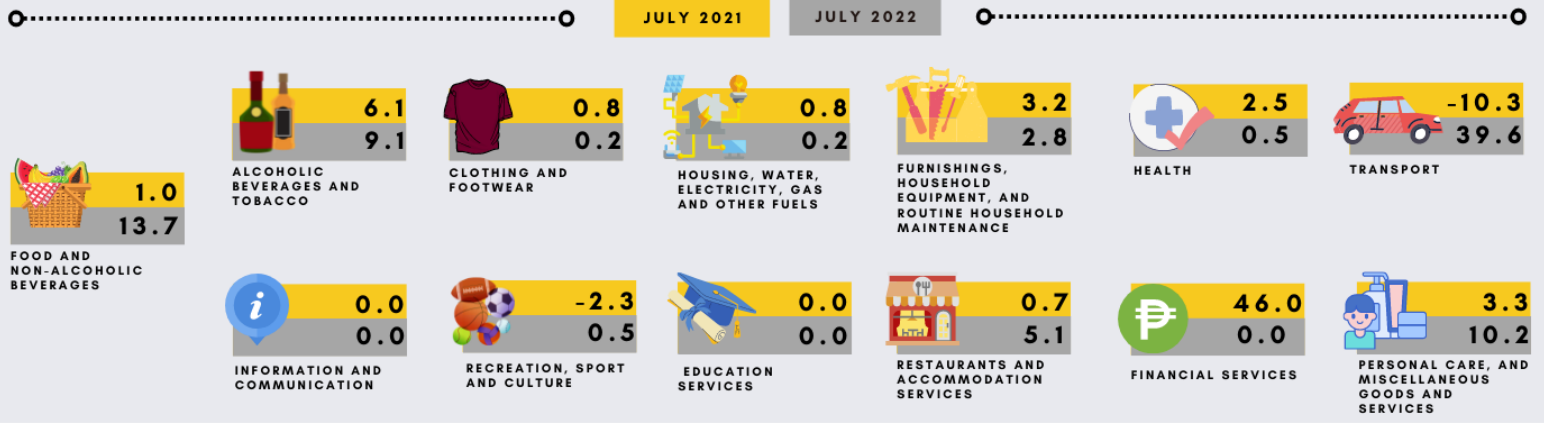

CONSUMER PRICE INDICES

PROVINCE OF CEBU

(Excluding Highly Urbanized Cities)

INFLATION RATE IN THE PROVINCE OF CEBU
 JULY 2021 TO JULY 2022
 (IN PERCENT)

CONSUMER PRICE INDEX, ALL INCOME HOUSEHOLDS, JULY 2021 TO JULY 2022

INFLATION RATE FOR ALL INCOME HOUSEHOLDS, BY COMMODITY GROUP

PURCHASING POWER OF PESO JULY 2021 TO JULY 2022
 (IN PERCENT)

The **PURCHASING POWER OF THE PESO** is a measure of the real value of the peso in a given period relative to a chosen reference period. It is computed by getting the reciprocal of the CPI and multiplying the result by 100.