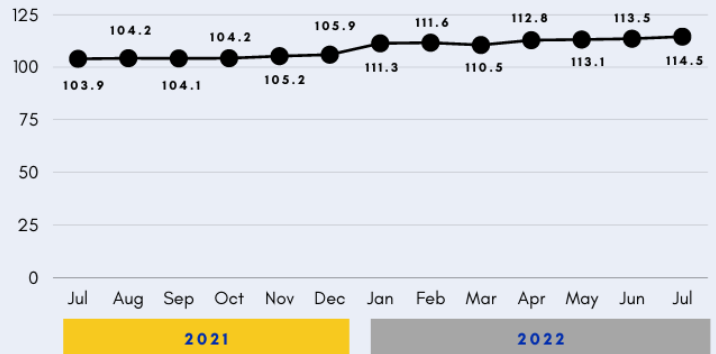

CONSUMER PRICE INDICES

PROVINCE OF CEBU

(Excluding Highly Urbanized Cities)

INFLATION RATE IN THE PROVINCE OF CEBU
 JULY 2021 TO JULY 2022
 (IN PERCENT)

CONSUMER PRICE INDEX, ALL INCOME HOUSEHOLDS, JULY 2021 TO JULY 2022

INFLATION RATE FOR ALL INCOME HOUSEHOLDS, BY COMMODITY GROUP

PURCHASING POWER OF PESO JULY 2021 TO JULY 2022
 (IN PERCENT)

The **PURCHASING POWER OF THE PESO** is a measure of the real value of the peso in a given period relative to a chosen reference period. It is computed by getting the reciprocal of the CPI and multiplying the result by 100.