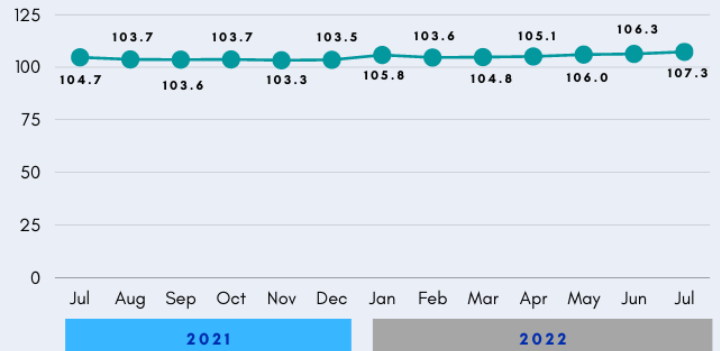

CONSUMER PRICE INDICES

CITY OF LAPU-LAPU

**INFLATION RATE IN THE PROVINCE OF CEBU
 JULY 2021 TO JULY 2022
 (IN PERCENT)**

**CONSUMER PRICE INDEX, ALL INCOME
 HOUSEHOLDS, JULY 2021 TO JULY 2022**

INFLATION RATE FOR ALL INCOME HOUSEHOLDS, BY COMMODITY GROUP

**PURCHASING POWER OF PESO JULY 2021 TO JULY 2022
 (IN PERCENT)**

The PURCHASING POWER OF THE PESO is a measure of the real value of the peso in a given period relative to a chosen reference period. It is computed by getting the reciprocal of the CPI and multiplying the result by 100.