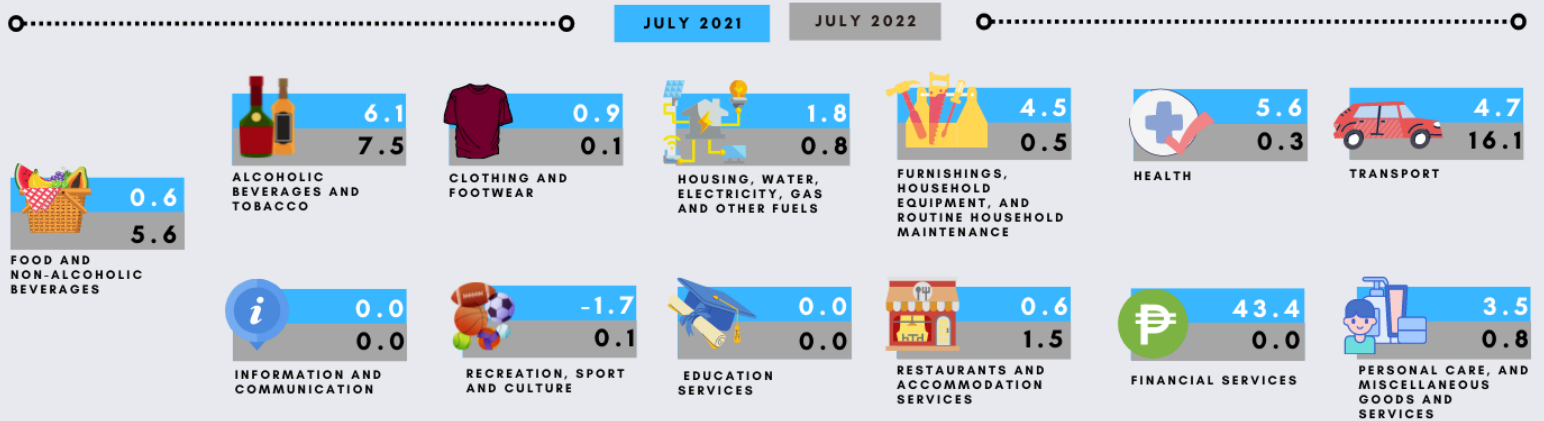

CONSUMER PRICE INDICES

CITY OF LAPU-LAPU

**INFLATION RATE IN THE PROVINCE OF CEBU
 JULY 2021 TO JULY 2022
 (IN PERCENT)**

**CONSUMER PRICE INDEX, ALL INCOME
 HOUSEHOLDS, JULY 2021 TO JULY 2022**

INFLATION RATE FOR ALL INCOME HOUSEHOLDS, BY COMMODITY GROUP

**PURCHASING POWER OF PESO JULY 2021 TO JULY 2022
 (IN PERCENT)**

The PURCHASING POWER OF THE PESO is a measure of the real value of the peso in a given period relative to a chosen reference period. It is computed by getting the reciprocal of the CPI and multiplying the result by 100.