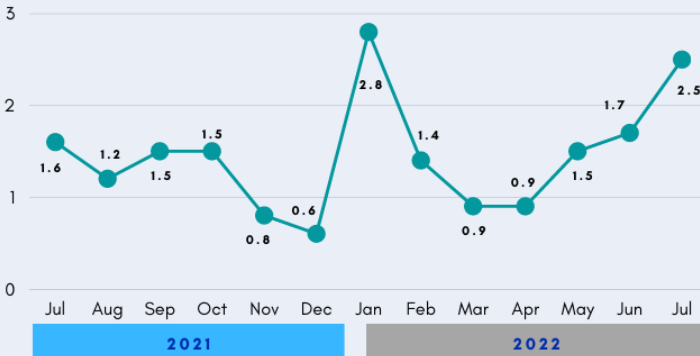

CONSUMER PRICE INDICES

CITY OF LAPU-LAPU

**INFLATION RATE IN THE PROVINCE OF CEBU
 JULY 2021 TO JULY 2022
 (IN PERCENT)**

**CONSUMER PRICE INDEX, ALL INCOME
 HOUSEHOLDS, JULY 2021 TO JULY 2022**

INFLATION RATE FOR ALL INCOME HOUSEHOLDS, BY COMMODITY GROUP

**PURCHASING POWER OF PESO JULY 2021 TO JULY 2022
 (IN PERCENT)**

The PURCHASING POWER OF THE PESO is a measure of the real value of the peso in a given period relative to a chosen reference period. It is computed by getting the reciprocal of the CPI and multiplying the result by 100.