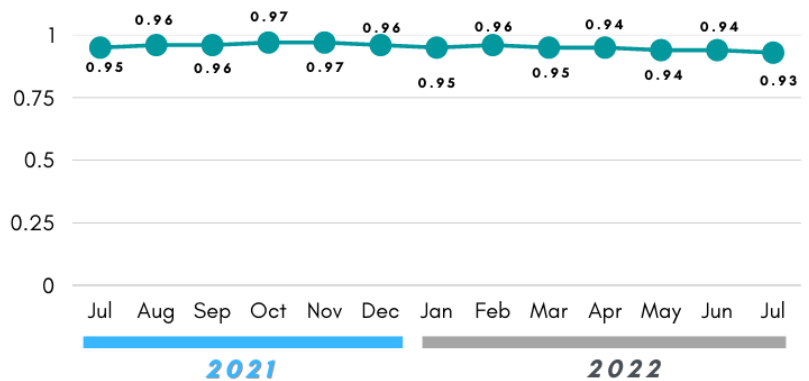

CONSUMER PRICE INDICES

CITY OF LAPU-LAPU

**INFLATION RATE IN THE PROVINCE OF CEBU
 JULY 2021 TO JULY 2022
 (IN PERCENT)**

**CONSUMER PRICE INDEX, ALL INCOME
 HOUSEHOLDS, JULY 2021 TO JULY 2022**

INFLATION RATE FOR ALL INCOME HOUSEHOLDS, BY COMMODITY GROUP

**PURCHASING POWER OF PESO JULY 2021 TO JULY 2022
 (IN PERCENT)**

The PURCHASING POWER OF THE PESO is a measure of the real value of the peso in a given period relative to a chosen reference period. It is computed by getting the reciprocal of the CPI and multiplying the result by 100.