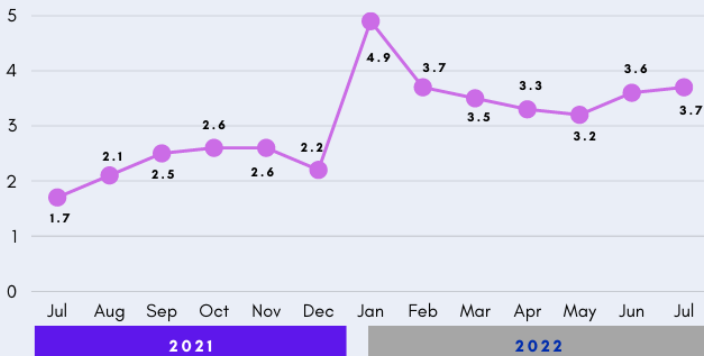

CONSUMER PRICE INDICES

CITY OF MANDAUE

INFLATION RATE IN THE PROVINCE OF CEBU
 JULY 2021 TO JULY 2022
 (IN PERCENT)

CONSUMER PRICE INDEX, ALL INCOME HOUSEHOLDS, JULY 2021 TO JULY 2022

INFLATION RATE FOR ALL INCOME HOUSEHOLDS, BY COMMODITY GROUP

PURCHASING POWER OF PESO JULY 2021 TO JULY 2022
 (IN PERCENT)

The **PURCHASING POWER OF THE PESO** is a measure of the real value of the peso in a given period relative to a chosen reference period. It is computed by getting the reciprocal of the CPI and multiplying the result by 100.