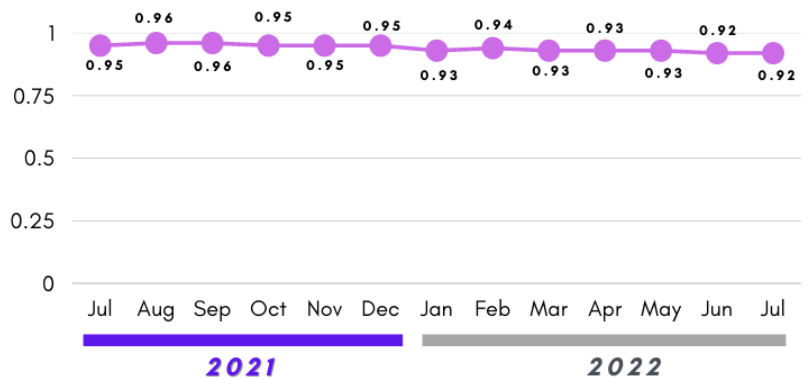

CONSUMER PRICE INDICES

CITY OF MANDAUE

INFLATION RATE IN THE PROVINCE OF CEBU
 JULY 2021 TO JULY 2022
 (IN PERCENT)

CONSUMER PRICE INDEX, ALL INCOME HOUSEHOLDS, JULY 2021 TO JULY 2022

INFLATION RATE FOR ALL INCOME HOUSEHOLDS, BY COMMODITY GROUP

PURCHASING POWER OF PESO JULY 2021 TO JULY 2022
 (IN PERCENT)

The **PURCHASING POWER OF THE PESO** is a measure of the real value of the peso in a given period relative to a chosen reference period. It is computed by getting the reciprocal of the CPI and multiplying the result by 100.