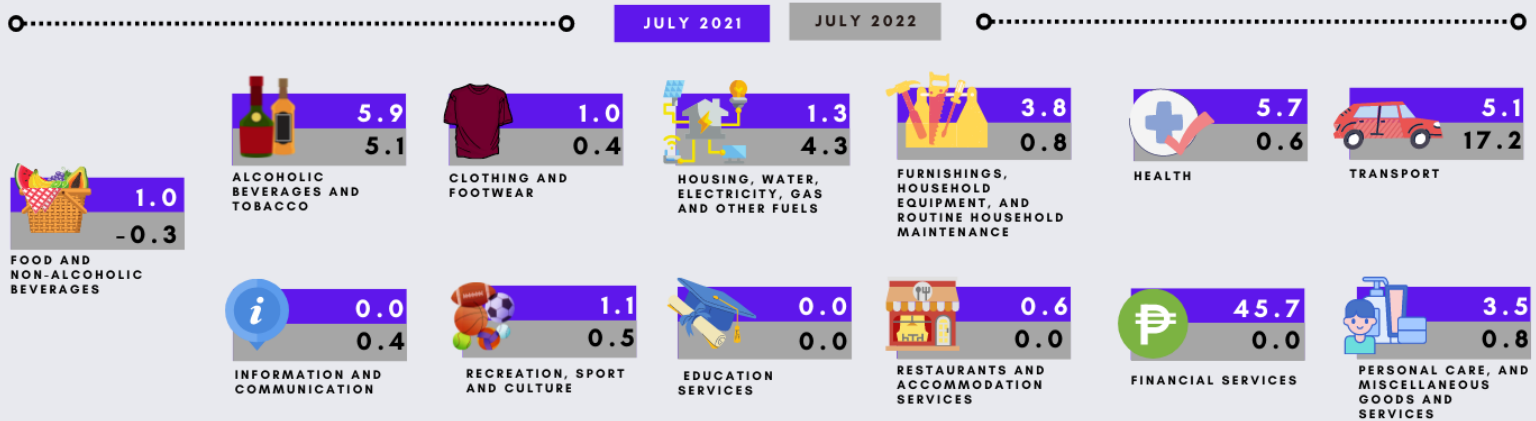

CONSUMER PRICE INDICES

CITY OF MANDAUE

INFLATION RATE IN THE PROVINCE OF CEBU
 JULY 2021 TO JULY 2022
 (IN PERCENT)

CONSUMER PRICE INDEX, ALL INCOME HOUSEHOLDS, JULY 2021 TO JULY 2022

INFLATION RATE FOR ALL INCOME HOUSEHOLDS, BY COMMODITY GROUP

PURCHASING POWER OF PESO JULY 2021 TO JULY 2022
 (IN PERCENT)

The **PURCHASING POWER OF THE PESO** is a measure of the real value of the peso in a given period relative to a chosen reference period. It is computed by getting the reciprocal of the CPI and multiplying the result by 100.