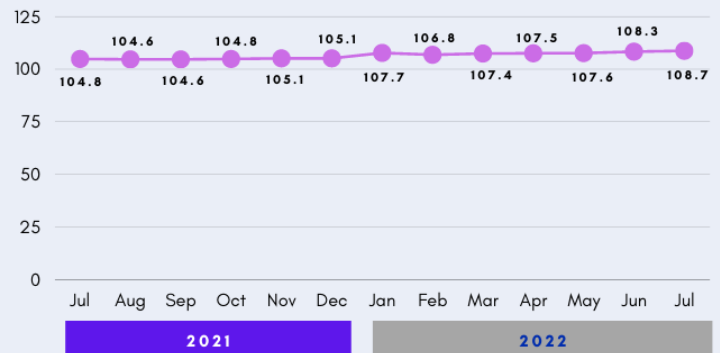

CONSUMER PRICE INDICES

CITY OF MANDAUE

INFLATION RATE IN THE PROVINCE OF CEBU
 JULY 2021 TO JULY 2022
 (IN PERCENT)

CONSUMER PRICE INDEX, ALL INCOME HOUSEHOLDS, JULY 2021 TO JULY 2022

INFLATION RATE FOR ALL INCOME HOUSEHOLDS, BY COMMODITY GROUP

PURCHASING POWER OF PESO JULY 2021 TO JULY 2022
 (IN PERCENT)

The **PURCHASING POWER OF THE PESO** is a measure of the real value of the peso in a given period relative to a chosen reference period. It is computed by getting the reciprocal of the CPI and multiplying the result by 100.