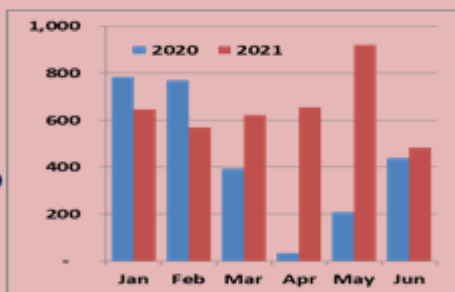

VITAL STATISTICS

JANUARY TO JUNE 2021

9,204
LIVE BIRTHS

TOP 5 Cities/Municipalities (Number of Births and % Share)

City of Bayawan (Tulog)	856	9.3
City of Dumaguete (Capital)	836	9.1
City of Guihulngan	677	7.4
Mabinay	601	6.5
Siaton	539	5.9

3,892
MARRIAGES

TOP 5 Cities/Municipalities (Number of Marriages and % Share)

City of Bayawan (Tulog)	401	10.3
Mabinay	371	9.5
City of Guihulngan	306	7.9
City of Dumaguete (Capital)	273	7.0
Santa Catalina	237	6.1