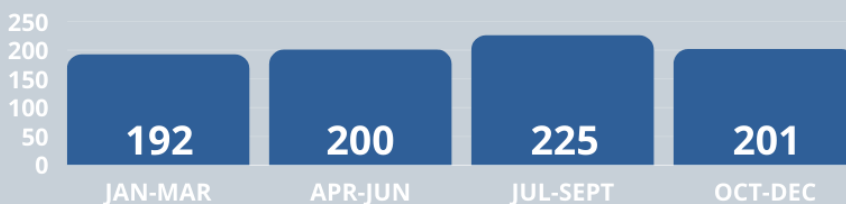

NUMBER OF REGISTERED DEATHS BY QUARTER