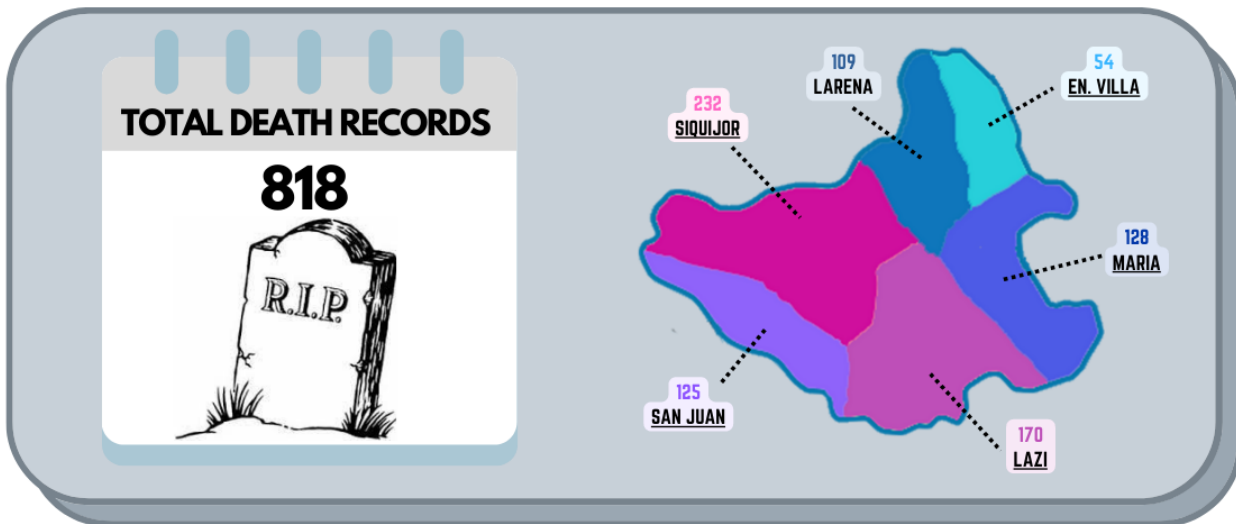

## NUMBER OF REGISTERED DEATHS OF SIKUIJOR PROVINCE

(AS OF 31 MAY 2021)

## NUMBER OF REGISTERED DEATHS BY QUARTER

## NUMBER OF REGISTERED DEATHS BY MUNICIPALITY