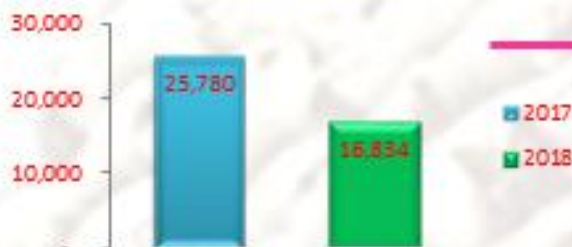

Household Cereal Stocks

INFOGRAPHICS

Negros Oriental Provincial Statistics Office

September 20, 2018

2018 InfoGRAPH-46-011

Neg. Or. RICE AND CORN GRAINS HOUSEHOLD STOCKS AUGUST 1, 2018 in Metric Ton

Total Stocks

34.70%

Lower than in
August 1 2017

Rice Stock

■ 2017 ■ 2018

14.96%

Lower than
August 2017

Corn Stock

■ 2017 ■ 2018