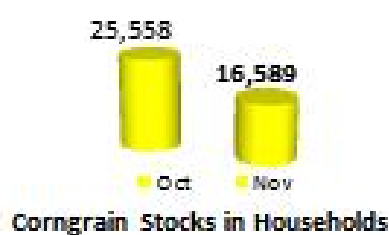

Palay and Corn Stocks Survey

INFOGRAPHICS

Negros Or. Provincial Statistics Office

January 2019

2019-InfoGRAPH46-003

NEGROS OR. RICE AND CORN GRAIN STOCKS HIT 44.61 METRIC TONS IN NOVEMBER 2018

124.74 per cent Higher than in October 1, 2018

35.09 per cent Lower than in October 1, 2018

Household rice stocks in Nov. 1, 2018 is 14.88 per cent more than the recorded household stocks in Nov. 1, 2017.

Household corn grain stocks rise 47.07 per cent compared to the same reference period in 2017.